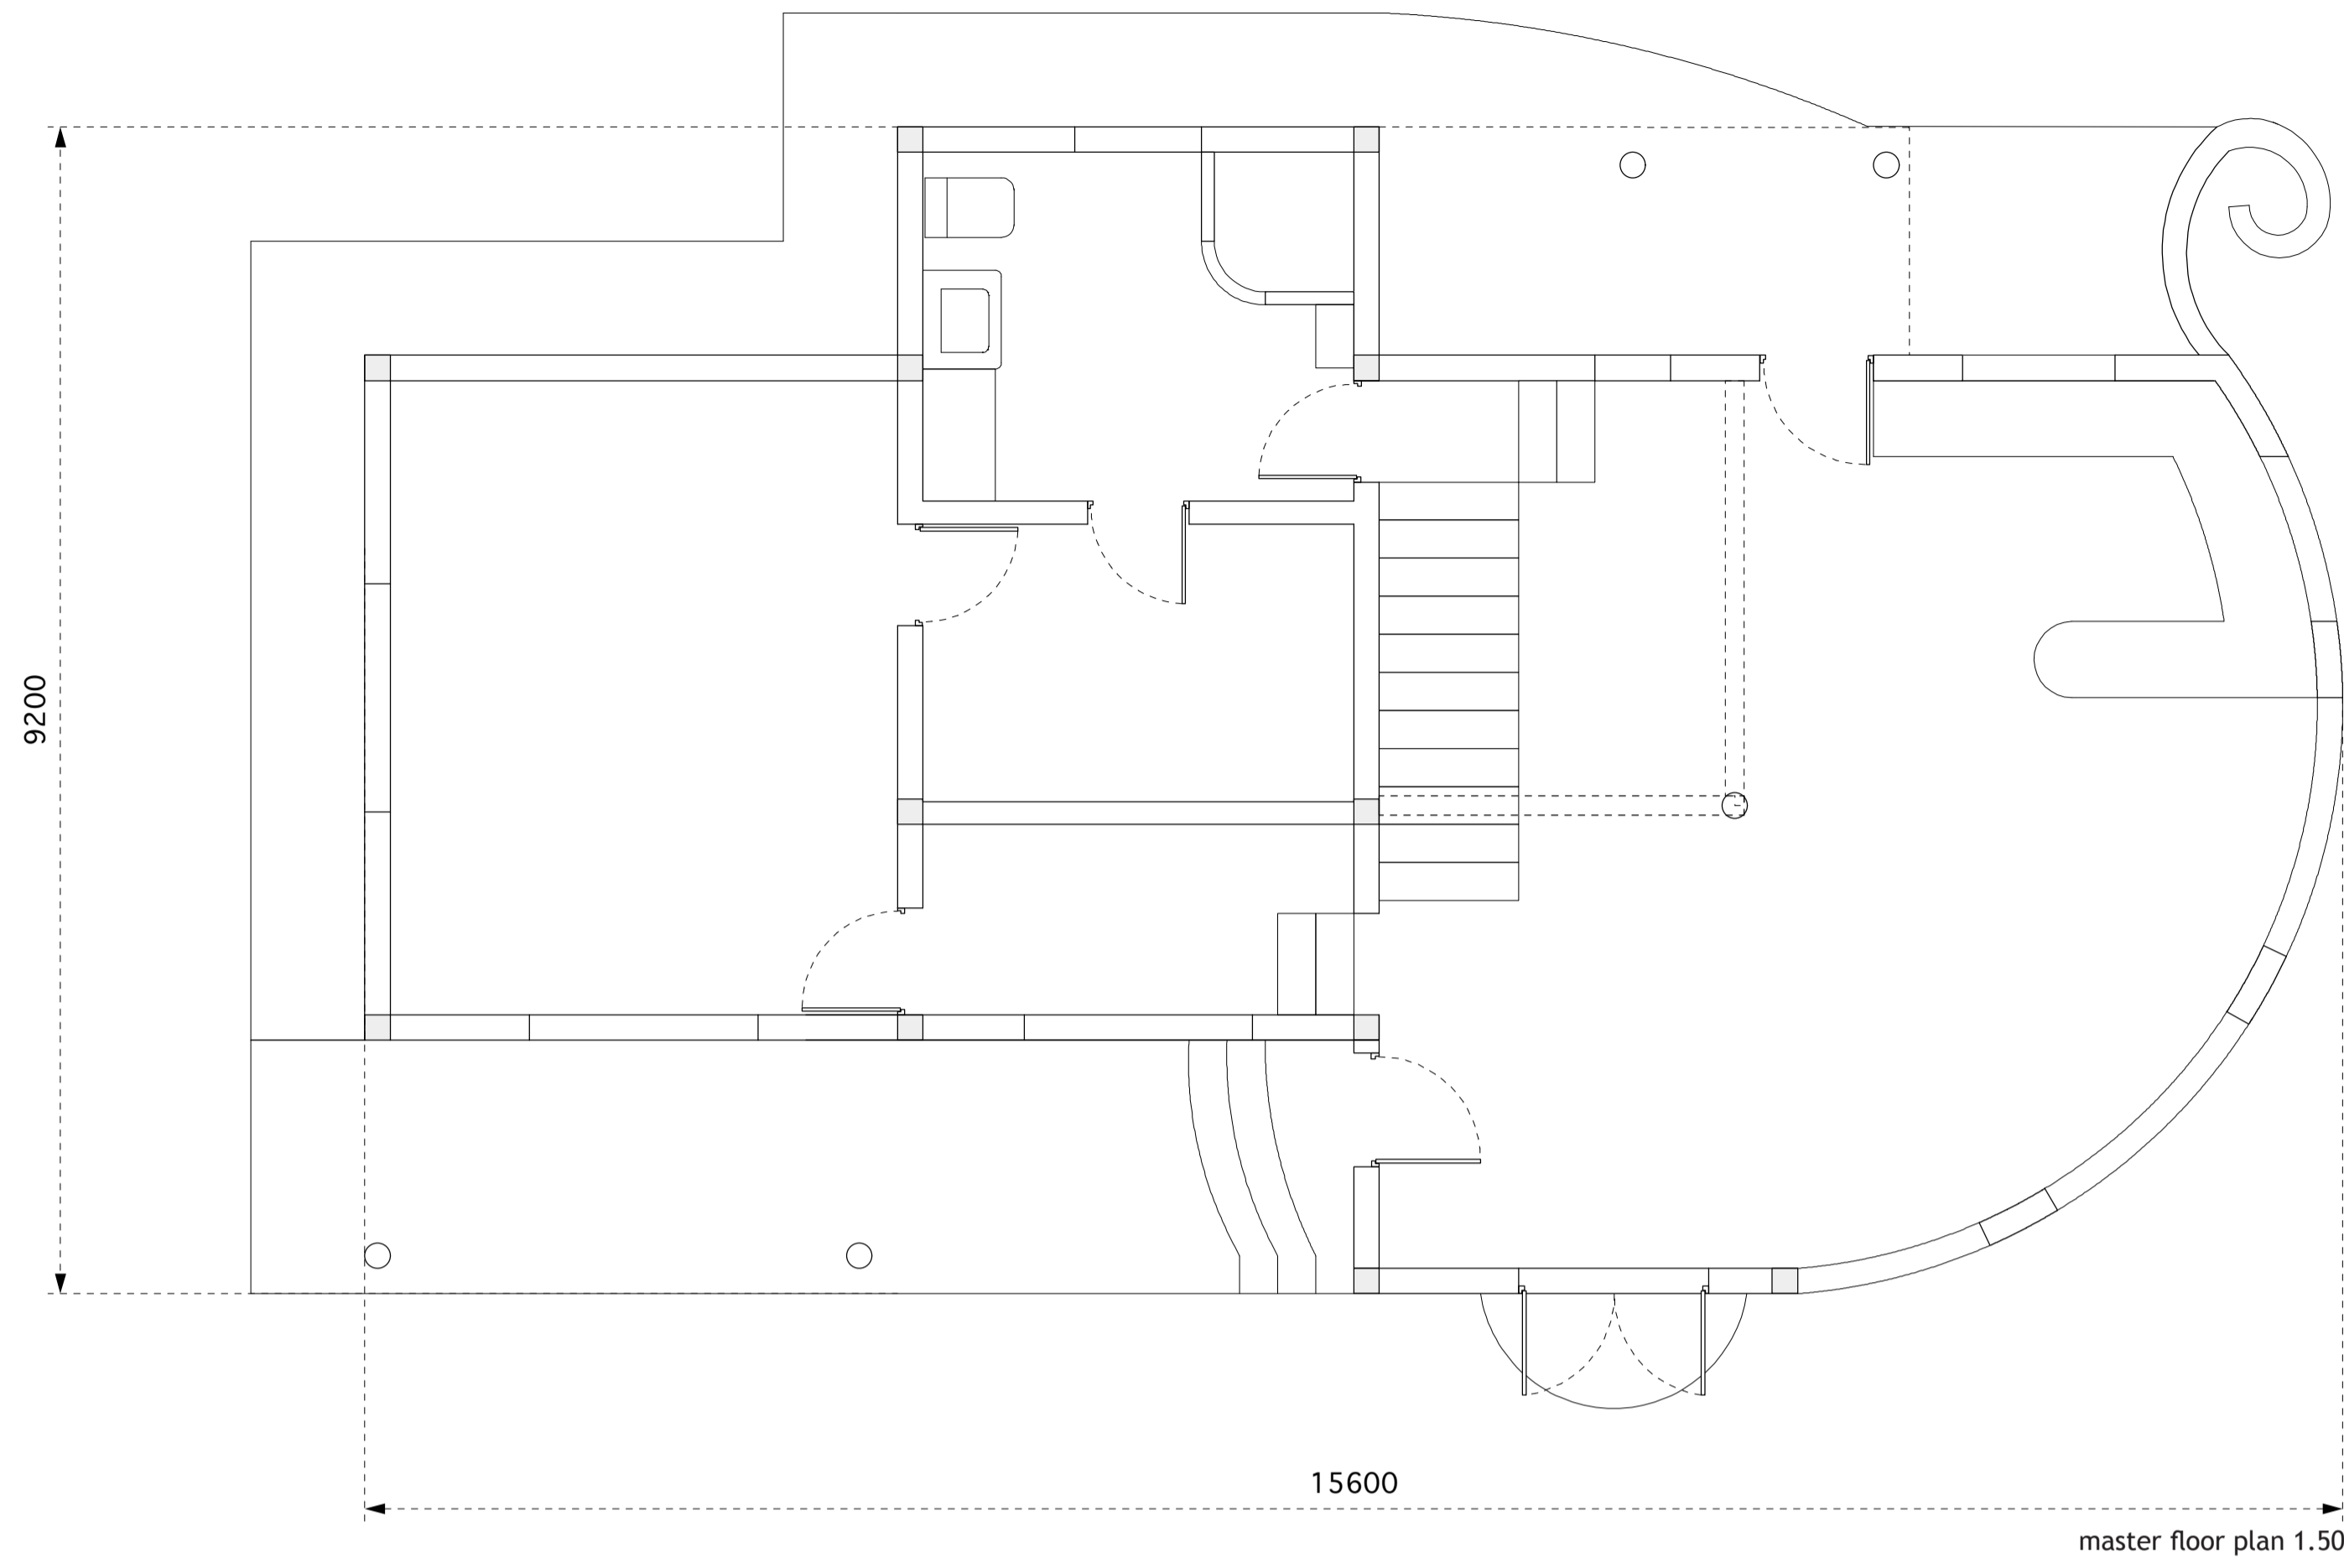

# Casa Walter & Susan Moora

Plan 1:50 (mm)

Second floor plan 1:50 (mm)

South Elevation

West Elevation

North Elevation

East Elevation

architect jakob ivarsson maa vilcabamba ecuador twotousand and twelve