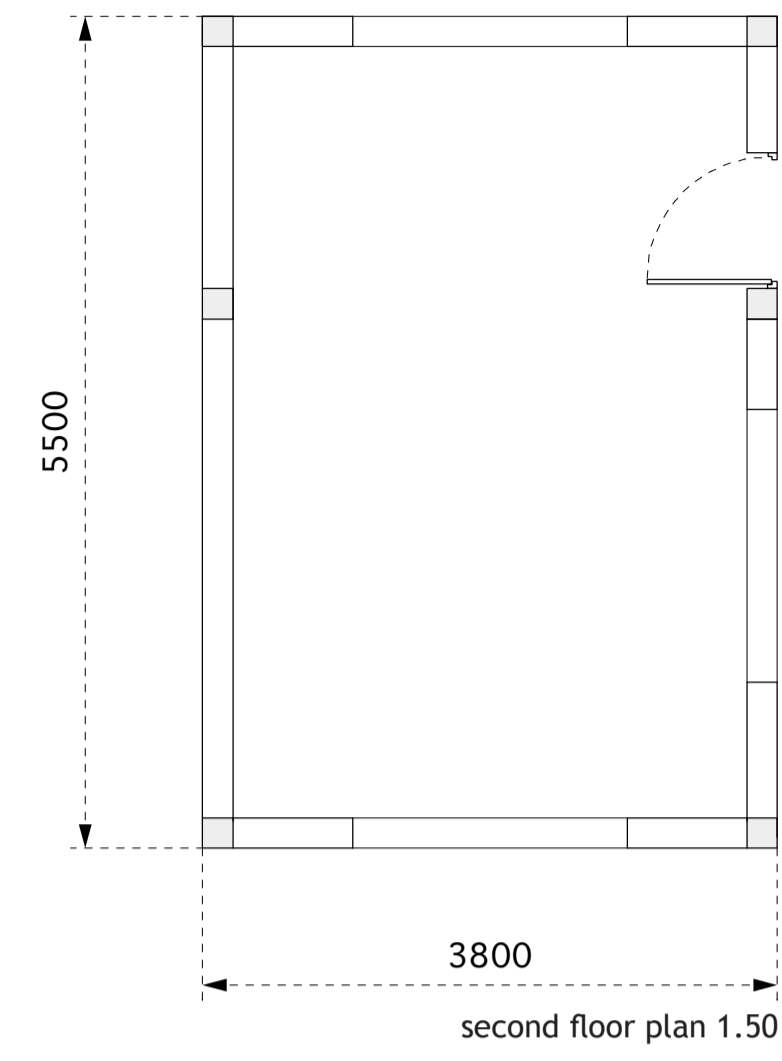

# Casa Walter & Susan Moora

Plan 1:50 (mm)

Second floor plan 1:50 (mm)

South Elevation

West Elevation

North Elevation

East Elevation

architect jakob ivarsson maa vilcabamba ecuador twotousand and twelve